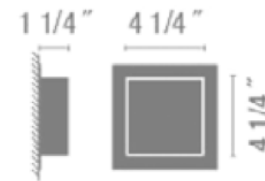

Alpha
Vibia

Design by David Ramos Tarrés and Jordi Bassols Borrell for Ramos & Bassols. Made in Spain by Vibia. This low-profile surface mounted fixture is ideal for accent or step lighting. They are energy efficient LEDs that require minimal maintenance. Alpha is constructed of high-grade metal alloy, with a white or black soft rubber coating on front finished in black or white lacquer and accented with chrome-plated trim. ADA compliant. Showroom Model Specs Lacquered in white and black.

Model Specs
Lacquered in white and black.
5.12 x 7.87 x 8.27 inch.

ESPACIO -

info@espacio-miami.com
4100 NE 2nd Ave. Suite 305
Miami, FL 33137