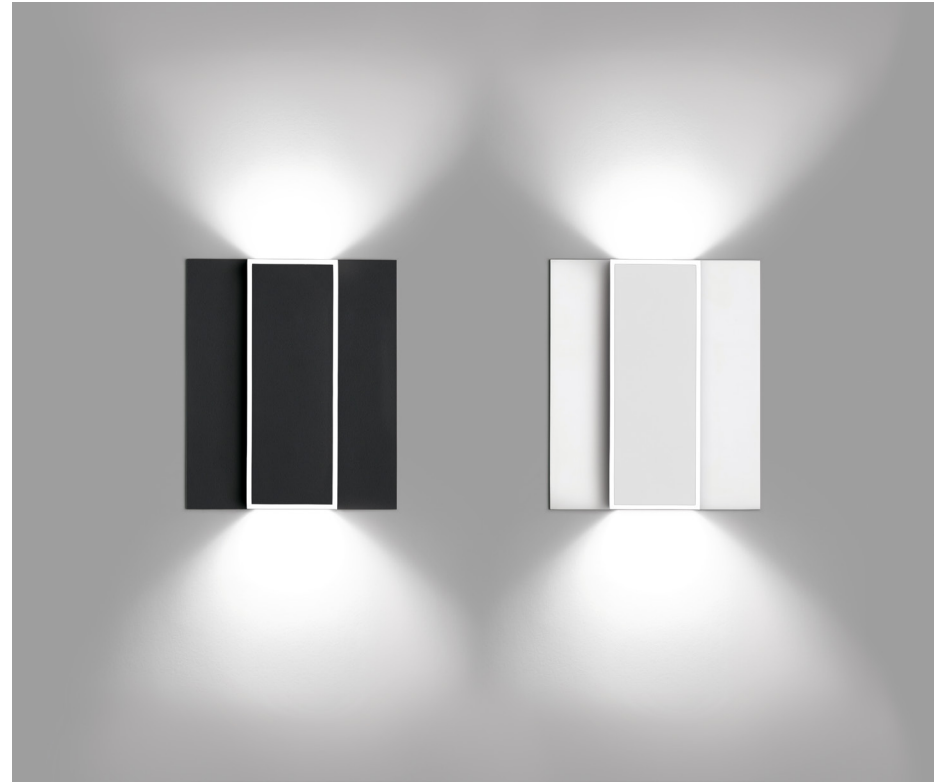

Alpha
Vibia

Design by David Ramos Tarrés and Jordi Bassols Borrell for Ramos & Bassols. Made in Spain by Vibia. This low-profile surface mounted fixture is ideal for accent or step lighting. They are energy efficient LEDs that require minimal maintenance. Alpha is constructed of high-grade metal alloy, with a white or black soft rubber coating on front finished in black or white lacquer and accented with chrome-plated trim. ADA compliant. Showroom Model Specs Lacquered in white and black.

Model Specs
Lacquered in white and black.
5.12 x 7.87 x 8.27 inch.

ESPACIO -

info@espacio-miami.com
4100 NE 2nd Ave. Suite 305
Miami, FL 33137