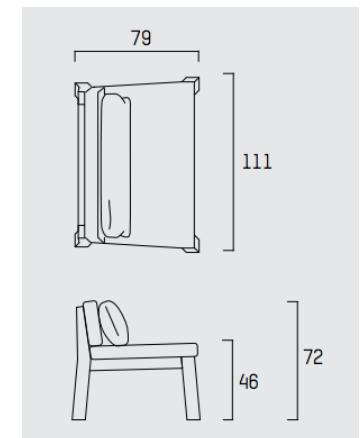

Model Specs

Colors Natural (untreated iroko).

Material Iroko frame with stainless steel connections.