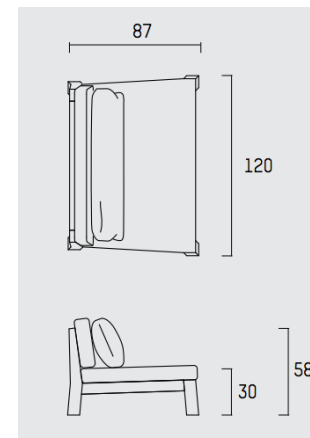

Model Specs

Colors Natural (untreated iroko).

Material Iroko frame with stainless steel connections.

ESPACIO -

info@espacio-miami.com
4100 NE 2nd Ave. Suite 305
Miami, FL 33137