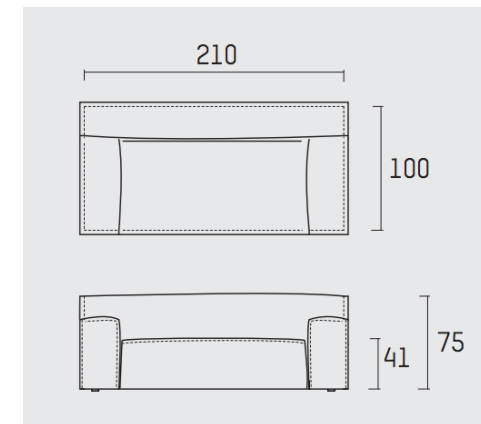

Model Specs

Frame: Wooden frame with elastic webbing, upholstered with different densities of high resilience foam, covered with Dacron. Cover is removable. FEDDE cushion filling with synthetic fibres.

Upholstery: Fabric cat. P, Piet Boon® fabric. Leathercat. D, Durable. Leather cat. S, Stone Wash. Leather cat. N, Nubuck

Different dimensions available.