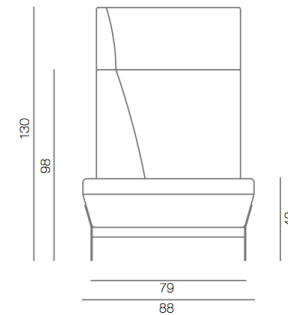

Model Specs

Solid wood + MDF covered in non-deformable expanded polyurethane and polyester fibre. Calibrated steel base lacquered in thermoset epoxy polyester in white, black and fluorescent orange.

ESPACIO -