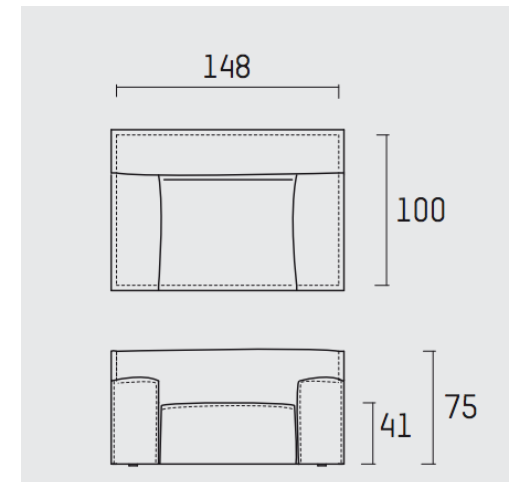

Model Specs

Upholstery Fabric cat. P, Piet Boon ® fabric. Leather cat. D, Durable. Leather cat. S, Stone Wash. Leather cat. N, Nubuck.

Material Wooden frame with elastic webbing, upholstered with different densities of high resilience foam, covered with Dacron. Cover is removable. FEDDE cushion filling with synthetic fibres