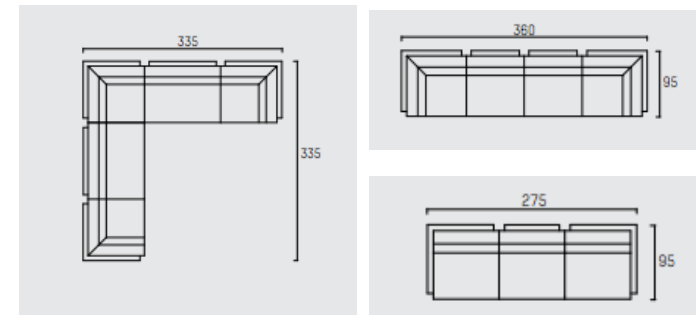

Model Specs

Upholstery Fabric cat. P, Piet Boon® fabric. Leather cat. D, Durable. Leather cat. S, Stone Wash. Leather cat. N, Nubuck.

Material Frame: metal upholstered with shape retaining foam. Seat cushions: shape retaining foam and a toplayer of Dacron.

Available in a variety of configurations.